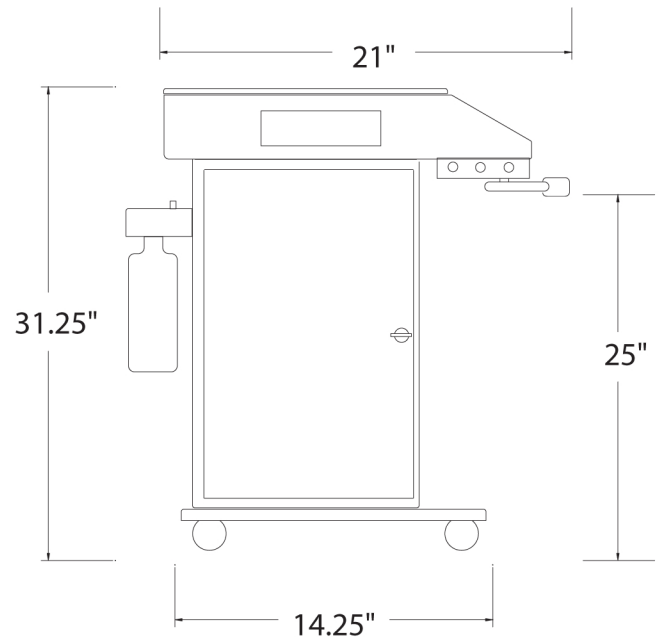

Technical Specifications, Dimensions

Classic Advanced Drawer or Door Systems

Note: Width and depth measurements may be different depending on options and location selected. (Please refer to accessory page.)

Cart can be ordered with drawers/doors left or right facing.