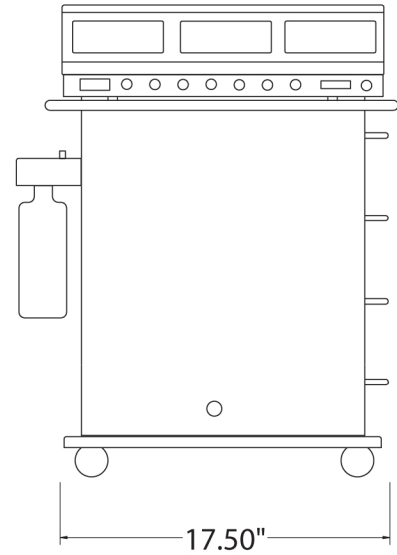

Technical Specifications, Dimensions

Classic Advanced Drawer or Door Systems

Note: Width and depth measurements may be different depending on options and location selected. (Please refer to accessory page.)

Cart can be ordered with drawers/doors left or right facing.