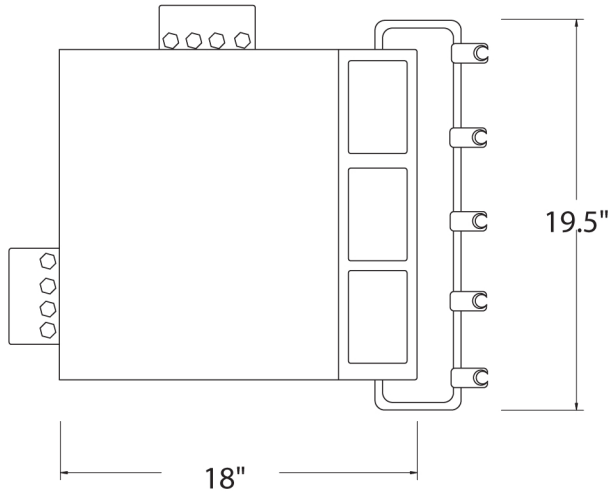

Technical Specifications, Dimensions

Classic Advanced Drawer or Door Systems

Note: Width and depth measurements may be different depending on options and location selected. (Please refer to accessory page.)

Cart can be ordered with drawers/doors left or right facing.